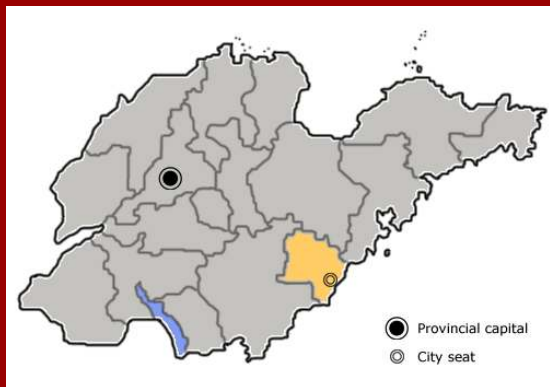

tel: 212.925.7911 | fax: 212.925.7463

office@ceoclubs.org

Meet the Mayor Rizhao, China

Come for brunch with the members and government of the most beautiful ocean front city in China, Rizhao. The word means, "The first sunshine" as the city is the closest to the USA and gets China's first rays of sun. It's a major port city with a diverse and growing industrial base.

For the past few years, the founder of www.ceoclubs.org, Joe Mancuso has been the economic advisor for this Mayor. The CEO CLUBS has several large real estate projects under construction.

During the past Christmas season, the CEO CLUBS visited the famous ginkgo tree in the adjacent mountains known as "eight arms and seven hands". Its an unbelievable 3500 years old and it measure eight arms around followed by seven hands.

Rizhao is located at the southern end of Shandong Peninsula along the coast of the Yellow Sea and faces Korea and Japan across the sea. It has Donggang District, Lanshan District, Ju County, Wulian County, Rizhao Economic & Technological Development Zone, and Shanhaitian Tourism & Vacation Zone under its jurisdiction. The city has a total area of 5310 square kilometers, a coastline of 100 kilometers and a population of 3 million.